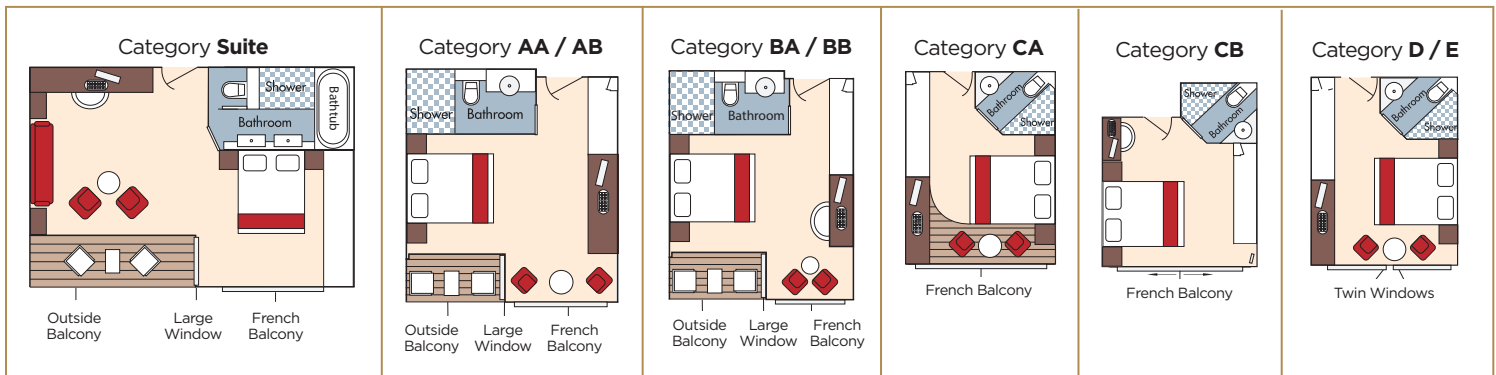

Stateroom Layouts

Note: Stateroom layouts are not to scale. Staterooms 201 & 202 are slightly modified