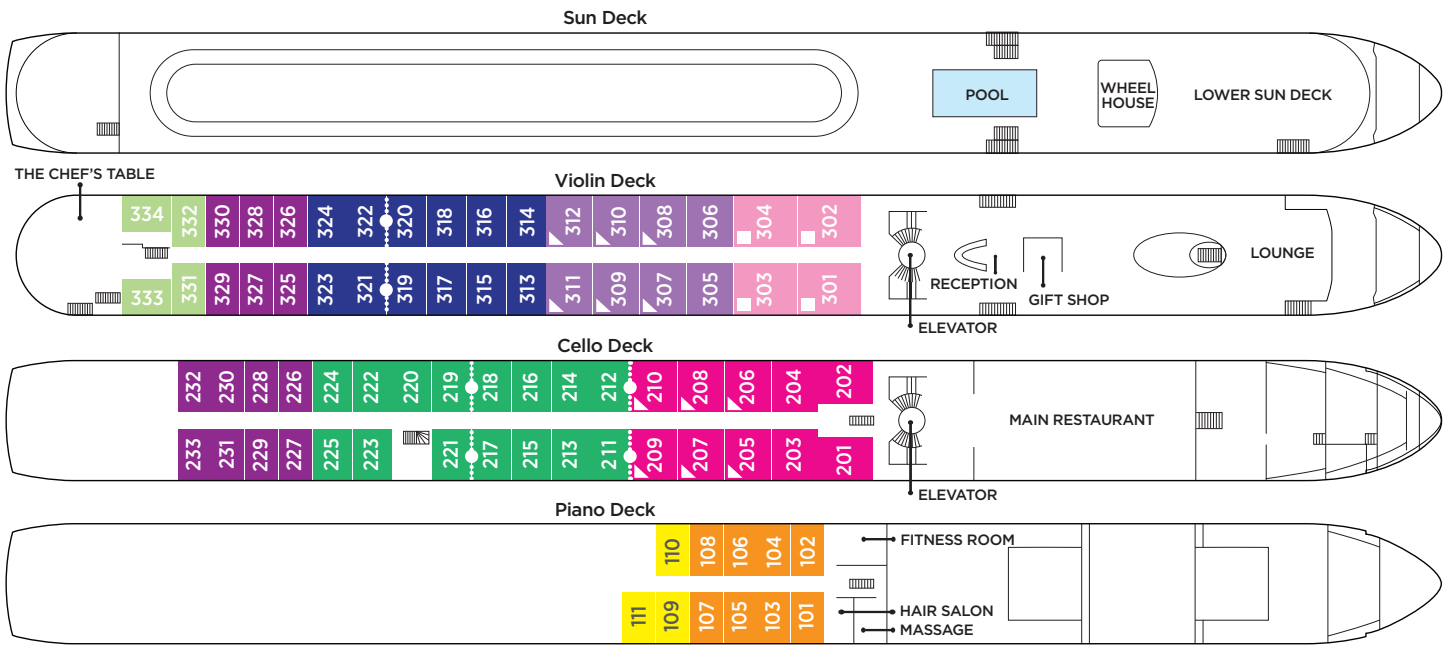

## Included Features:

- ◆ Panoramic Lounge with bar, piano and dance floor
- ◆ Walking track, pool with swim-up bar, fitness room and bicycles for in-port exploration
- ◆ Complimentary high-quality Wi-Fi
- ◆ Hair salon and massage services\*
- ◆ The Chef's Table specialty restaurant with tasting menu
- ◆ Breakfast and lunch featuring regional cuisine; multi-course dinners made with fresh local ingredients
- ◆ Hand-selected wine, beer and soft drinks with meals—plus a Sip & Sail cocktail hour
- ◆ All-day tapas menu and afternoon tea; 24-hour coffee station
- ◆ Welcome Cocktail, Welcome Dinner, La Chaîne des Rôtisseurs Dinner, Captain's Cocktail and Gala Dinner

Twin Balcony Stateroom

## Technical Data

Length: 443 ft.  
 Width: 38 ft.  
 Crew: 51  
 Staterooms: 78  
 Passengers: 156  
 Registry: Switzerland

Category	Deck / Stateroom / Size
Suite	Violin / French & Outside Balcony / 350 sq. ft.
AA	Violin / French & Outside Balcony / 235 sq. ft.
AB	Cello / French & Outside Balcony / 235 sq. ft.
BA	Violin / French & Outside Balcony / 210 sq. ft.
BB	Cello / French & Outside Balcony / 210 sq. ft.

Category	Deck / Stateroom / Size
CA	Violin & Cello / French Balcony / 170 sq. ft.
CB	Violin / French Balcony / 155 sq. ft.
D	Piano / Fixed Windows / 160 sq. ft.
E	Piano / Fixed Windows / 160 sq. ft.

AmaSiena's elevator reaches Main Restaurant, Lobby/Main Lounge and staterooms on Violin, Cello and Piano Deck.