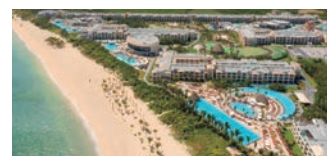

*Not available at all resorts.

Moon Palace Cancun

Three distinct, all-inclusive paradises

Rooms: 2060+ **Restaurants:** 16
Bars: 12 **Pools:** 3

Moon Palace The Grand-Cancun

Monumental in every way

Rooms: 1,300+ **Bars:** 9 **Pools:** 3
Restaurants: 11; 4 Snack bars
Jacuzzis: 3

Moon Palace Jamaica

Laidback luxury and island charm in Ocho Rios

Rooms: 700+ **Restaurants:** 5
Bars: 5 **Pools:** 4

Sun Palace

An adults-only oasis in Cancun

Rooms: 247 **Restaurants:** 4
Bars: 3 **Pools:** 3

Beach Palace

Pristine sands, oceanside luxe in Cancun

Rooms: 285 **Restaurants:** 4
Bars: 4 **Pools:** 3 **Jacuzzis:** 3

Playacar Palace

Boutique-style luxury

Rooms: 200 **Restaurants:** 4
Bars: 3 **Pools:** 1