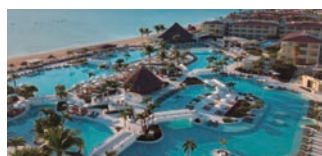

Moon Palace Cancun

Three distinct, all-inclusive paradises

Rooms: 2060+ **Restaurants:** 16
Bars: 12 **Pools:** 3