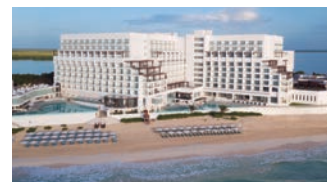

*Not available at all resorts.

Moon Palace Cancun

Three distinct, all-inclusive paradises

Rooms: 2060+ **Restaurants:** 16
Bars: 12 **Pools:** 3

Moon Palace The Grand-Cancun

Monumental in every way

Rooms: 1,300+ **Bars:** 9 **Pools:** 3
Restaurants: 11; 4 Snack bars
Jacuzzis: 3

Moon Palace Jamaica

Laidback luxury and island charm in Ocho Rios

Rooms: 700+ **Restaurants:** 5
Bars: 5 **Pools:** 4

Sun Palace

An adults-only oasis in Cancun

Rooms: 247 **Restaurants:** 4
Bars: 3 **Pools:** 3

Beach Palace

Pristine sands, oceanside luxe in Cancun

Rooms: 285 **Restaurants:** 4
Bars: 4 **Pools:** 3 **Jacuzzis:** 3

Playacar Palace

Boutique-style luxury

Rooms: 200 **Restaurants:** 4
Bars: 3 **Pools:** 1